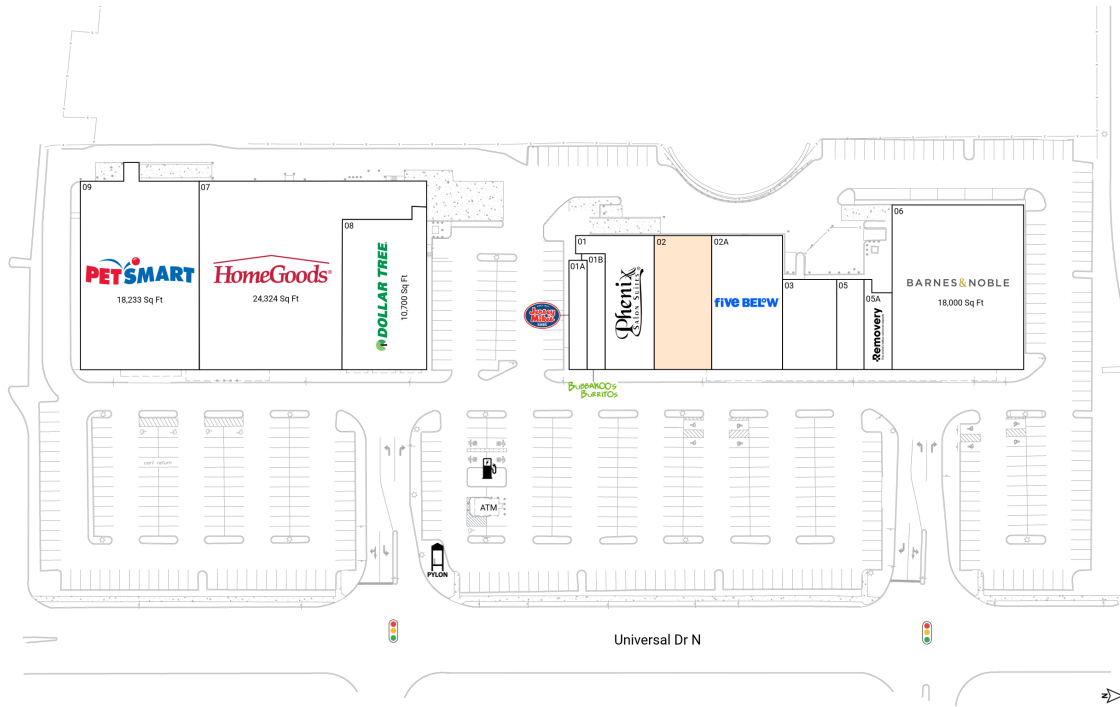

North Haven Crossing

410 Universal Drive N | North Haven, CT 06473

South Central CT Region New Haven, CT 102,787 Sq Ft

41.3567, -72.8728

Available Spaces

02 6,397 Sq Ft 360°

Current Tenants Space size listed in square feet

01	Phenix Salon Suites	5,857
01A	Jersey Mike's	1,666
01B	Bubbakoo's Burritos	1,793
02A	Five Below	7,909
03	Unison Co	4,060
05	Lumi Asian Fusion	2,044
05A	Removery Tattoo Removal & Fading	1,804
06	Barnes and Noble	18,000
07	HomeGoods	24,324
08	Dollar Tree	10,700
09	PetSmart	18,233

This site plan is for illustrative and information purposes only, showing the general layout of the shopping center; and is not a legal survey. Brixmor makes no representation or warranty that the shopping center is exactly as depicted as site conditions and tenant mix are subject to change over time.